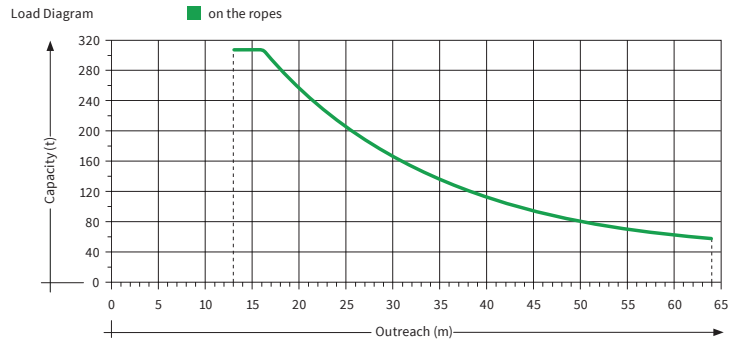

5 Mobile cranes

Max. capacity
448 tonnes

CRANES

24/7/365

Crane service is available at all times.

Twin Lift

Port Esbjerg conducts cable controlled twin lifts with capacity up to 448 tons.

The mobile cranes at Port Esbjerg has operational range in wind speed up to 24 m/s

LIEBHERR LHM 800
MAX LIFT 308 TONNES

Twin Lift

LHM 800 and LHM 500
Max. lift 448 tonnes

LIEBHERR LHM 500
MAX LIFT 150 TONNES

Twin Lift

LHM 400 and LHM 500
Max. lift 217 tonnes

LIEBHERR LHM 400
MAX LIFT 110 TONNES

Twin Lift

LHM 400 and LHM 500
Max. lift 217 tonnes

LHM 280 and LHM 400
Max. lift 160 tonnes

LIEBHERR LHM 280
MAX LIFT 88 TONNES

Twin Lift

LHM 280 and LHM 400
Max. lift 160 tonnes

LIEBHERR LHM 180
MAX LIFT 64 TONNES