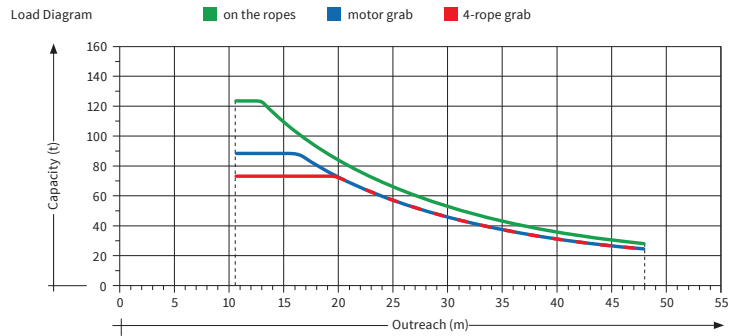

5 Mobile cranes

Max. capacity
448 tonnes

CRANES

24/7/365

Crane service is available at all times.

Twin Lift

Port Esbjerg conducts cable controlled twin lifts with capacity up to 448 tons.

The mobile cranes at Port Esbjerg has operational range in wind speed up to 24 m/s

LIEBHERR LHM 800
MAX LIFT 308 TONNES

Twin Lift

LHM 800 and LHM 500
Max. lift 448 tonnes

LIEBHERR LHM 500
MAX LIFT 150 TONNES

Twin Lift

LHM 400 and LHM 500
Max. lift 217 tonnes

LIEBHERR LHM 400
MAX LIFT 110 TONNES

Twin Lift

LHM 400 and LHM 500
Max. lift 217 tonnes

LHM 280 and LHM 400
Max. lift 160 tonnes

LIEBHERR LHM 280
MAX LIFT 88 TONNES

Twin Lift

LHM 280 and LHM 400
Max. lift 160 tonnes

LIEBHERR LHM 180
MAX LIFT 64 TONNES