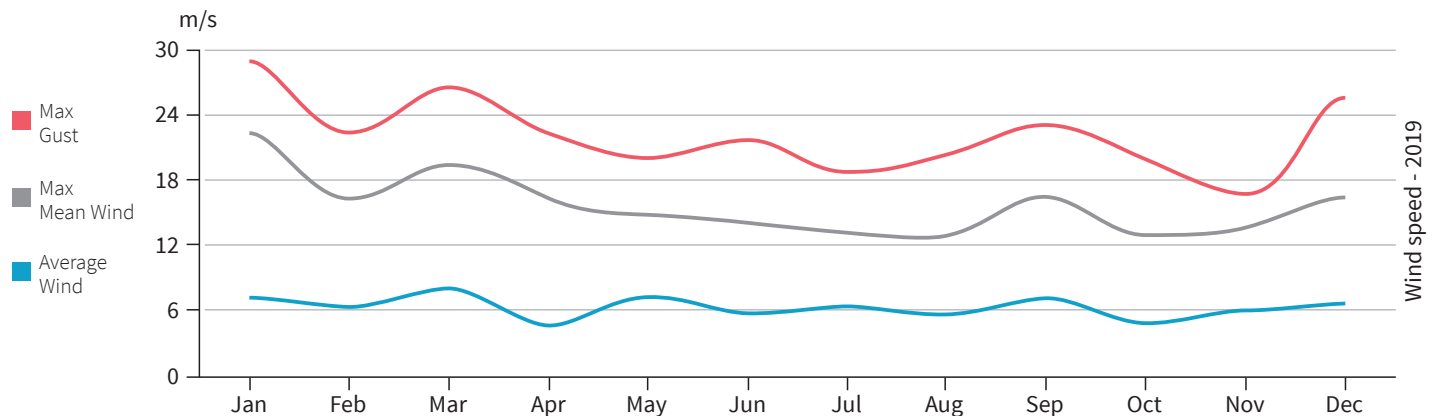

5 Mobile cranes

Max. capacity
448 tonnes

CRANES

24/7/365

Crane service is available at all times.

Twin Lift

Port Esbjerg conducts cable controlled twin lifts with capacity up to 448 tons.

The mobile cranes at Port Esbjerg has operational range in wind speed up to 24 m/s

LIEBHERR LHM 800
MAX LIFT 308 TONNES

Twin Lift

LHM 800 and LHM 500
Max. lift 448 tonnes

LIEBHERR LHM 500
MAX LIFT 150 TONNES

Twin Lift

LHM 400 and LHM 500
Max. lift 217 tonnes

LIEBHERR LHM 400
MAX LIFT 110 TONNES

Twin Lift

LHM 400 and LHM 500
Max. lift 217 tonnes

LHM 280 and LHM 400
Max. lift 160 tonnes

LIEBHERR LHM 280
MAX LIFT 88 TONNES

Twin Lift

LHM 280 and LHM 400
Max. lift 160 tonnes

LIEBHERR LHM 180
MAX LIFT 64 TONNES