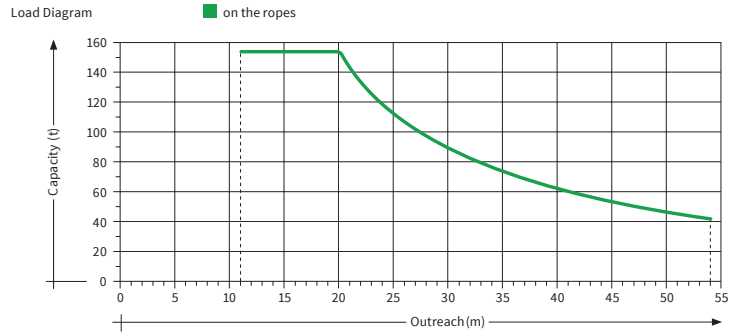

5 Mobile cranes

Max. capacity
448 tonnes

CRANES

24/7/365

Crane service is available at all times.

Twin Lift

Port Esbjerg conducts cable controlled twin lifts with capacity up to 448 tons.

The mobile cranes at Port Esbjerg has operational range in wind speed up to 24 m/s

LIEBHERR LHM 800
MAX LIFT 308 TONNES

Twin Lift

LHM 800 and LHM 500
Max. lift 448 tonnes

LIEBHERR LHM 500
MAX LIFT 150 TONNES

Twin Lift

LHM 400 and LHM 500
Max. lift 217 tonnes

LIEBHERR LHM 400
MAX LIFT 110 TONNES

Twin Lift

LHM 400 and LHM 500
Max. lift 217 tonnes

LHM 280 and LHM 400
Max. lift 160 tonnes

LIEBHERR LHM 280
MAX LIFT 88 TONNES

Twin Lift

LHM 280 and LHM 400
Max. lift 160 tonnes

LIEBHERR LHM 180
MAX LIFT 64 TONNES