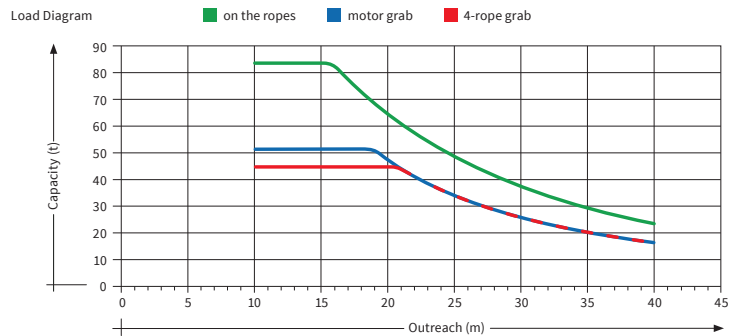

5 Mobile cranes

Max. capacity
448 tonnes

CRANES

24/7/365

Crane service is available at all times.

Twin Lift

Port Esbjerg conducts cable controlled twin lifts with capacity up to 448 tons.

The mobile cranes at Port Esbjerg has operational range in wind speed up to 24 m/s

Twin Lift

LHM 400 and LHM 500
Max. lift 217 tonnes

LHM 280 and LHM 400
Max. lift 160 tonnes

LIEBHERR LHM 280
MAX LIFT 88 TONNES

Twin Lift

LHM 280 and LHM 400
Max. lift 160 tonnes

LIEBHERR LHM 180
MAX LIFT 64 TONNES